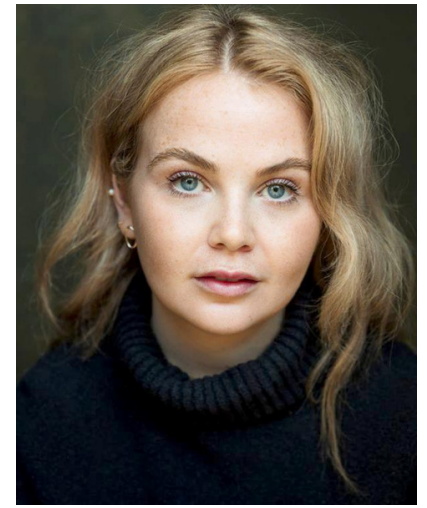

60 Margaret Street  
 London  
 W1W 8TF  
 020 7734 0657  
 info@thebwhagency.co.uk  
 www.thebwhagency.co.uk

© Zoe Birkbeck

## Lizzie Middleton

Location	<b>Greater Manchester, Greater London</b>	Eye colour	<b>Blue</b>
Height	<b>160 cm</b>	Hair colour	<b>Blond(e)</b>
Playing age	<b>16 - 26</b>	Hair length	<b>Long</b>
Appearance	<b>White</b>		

### Stage

2023, Emma, LIGHT FALLS, LAMDA, Lucy Curtis  
 2023, Hero/Verges, MUCH ADO ABOUT NOTHING, LAMDA, Ellie Jones  
 2022, Blodwyn, BOUDICA, LAMDA, Psyche Stott  
 2022, Charley, BLISTER, LAMDA, Elly Green  
 2022, Maggie/Big Mama, CAT ON A HOT TIN ROOF, LAMDA, Funlola Olufunwa  
 2022, Truffaldino, A SERVANT TO TWO MASTERS, LAMDA, Donnacadh O'Briain  
 2022, Arkadina, THE SEAGULL, LAMDA, Veronica Quilligan  
 2021, Witch, MACBETH, LAMDA, Matt Pierce