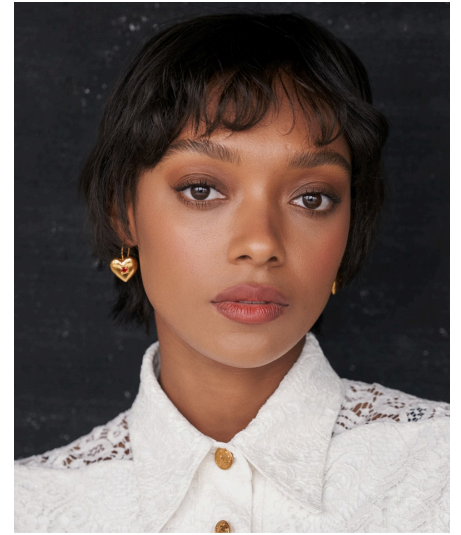

Joseph Sinclair

Sophie Wilde

Height:	5'5" (165 cm)	Eye Colour:	Brown
Playing Age:	19 - 30	Hair Colour:	Dark Brown
Appearance:	Mixed Race		

Television

2023, Television, Caitlyn Spies, BOY SWALLOWS UNIVERSE, Brouhaha Entertainment & Netflix, Jocelyn Moorhouse, Kim Mordaunt, Bharat Nalluri

Television, Mia, THE F*** IT BUCKET, Left Bank Pictures & Netflix, Alyssa McClelland

Television, Sophie Western, TOM JONES, ITV, Georgia Parris

Television, Kyra, You Don't Know Me, BBC, Sarmad Masud

2020, Television, Scout, Eden, Every Cloud Productions/Balloon Entertainment, John Curran, Mirrah Foulkes, Peter Andrikidis

Short Film

2019, Short Film, Nas, Bird, Eliza Bone/Anusha Muller, Arundati Thandur

Stage

2020, Stage, Ophelia, Hamlet, The Playhouse/Sydney Opera House/Bell Shakespeare, Peter Evans

Film

2025, Film, Elle, WATCH DOGS, New Regency Pictures, Mathieu Turi

2023, Film, Esme, BABYGIRL, 2AM, David Hinojosa & Halina Reijn

2022, Film, Mia, TALK TO ME, Causeway Films, Danny Philippou & Michael Philippou

Film, Sophie, PORTABLE DOOR, The Jim Henson Company, Jeffrey Walker

Training:

NIDA, BFA Acting, 3 years, 2016 - 2019