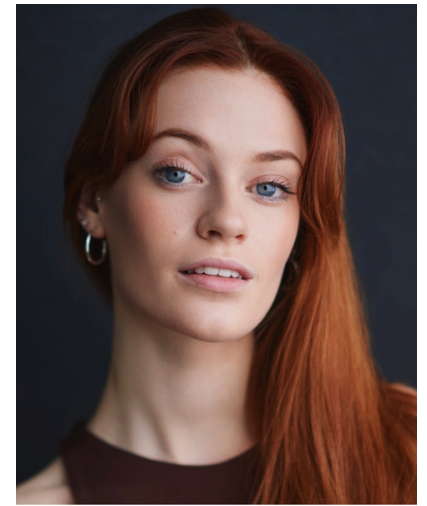

60 Margaret Street
 London
 W1W 8TF
 020 7734 0657
 info@thebwhagency.co.uk
 www.thebwhagency.co.uk

© Andy Brown

Emily Goodwin

Location	Greater London, Warwickshire	Eye colour	Blue
Height	175 cm	Hair colour	Red/Titian
Playing age	16 - 25	Hair length	Mid Length
Appearance	White		

I am an actor originally from Rugby, Warwickshire and now based in West London. I have dual nationality and hold both a UK and a New Zealand passport - meaning I can work and travel in New Zealand, Australia and surrounding islands.