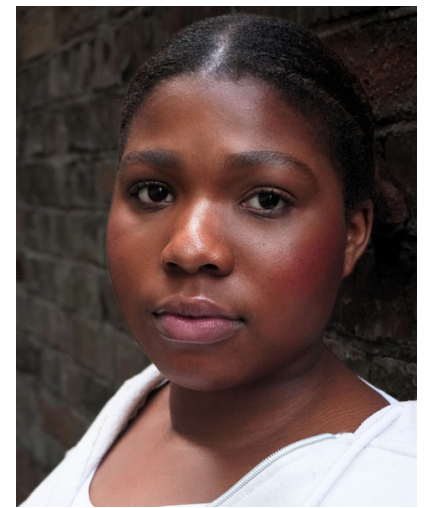

02071268579
agency@inspireacademy.co.uk
www.inspireacademy.co.uk

Hannah Manyarara

Location	Nottingham Wolverhampton	Eye colour	Black
Height	157 cm	Hair length	Short
Playing age	14-17		
Appearance	Black-African		