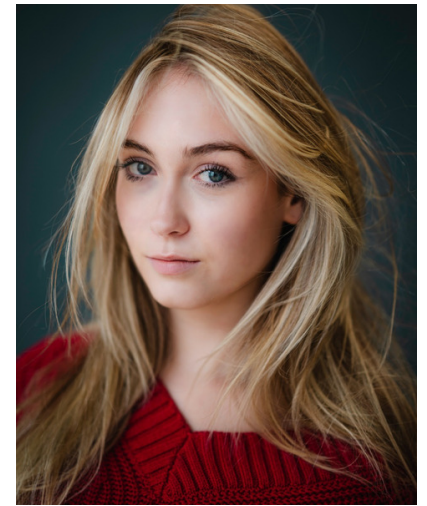

60 Margaret Street
 London
 W1W 8TF
 020 7734 0657
 info@thebwhagency.co.uk
 www.thebwhagency.co.uk

© Malcolm Griffiths

Isla Griffiths

Location	Greater London	Eye colour	Blue
Height	160 cm	Hair colour	Blond(e)-Dark
Playing age	15 - 21	Hair length	Long
Appearance	White	Voice	Authoritative, Cheerful, Clear, Gentle, Sensitive

Isla graduated from The Brit School with a Distinction in Theatre and appeared in two plays in her gap year before beginning her BA in Acting at Rose Bruford College.

Stage

- 2017, Nunu (Nuala) Carney, THE FERRYMAN, Sonia Friedman Productions, Sam Mendes
- 2016, Elizabeth Hall, THE HERBAL BED, English National Touring Theatre, James Dacre
- 2024, Ophelia, WHEN WE WERE NORMAL, Jodi Rilot
- 2023, Wendy, PETER PAN, The Rose Theatre, Lucy Morrell
- 2023, Cassie Pine, THE TAXIDERMIST'S DAUGHTER, The Brit School, Sarah Goodall
- 2022, Young Fan/Fan, A CHRISTMAS CAROL, The Rose Theatre, Rosie Jones
- 2022, Hamlet/Gertrude, HAMLET, The Brit School, Stuart Worden
- 2021, Fleur - Lead storyteller, BEAUTY AND THE BEAST, Rose Theatre Kingston-Upon-Thames, Lucy Morrell
- 2016, Razzle Rabbit, THE WIND IN THE WILLOWS, Rose Theatre, Ciaran McConville
- 2015, Fan, A CHRISTMAS CAROL, Rose Theatre, Ciaran McConville

Educational

- 2022, Featured Girl, RICHMOND NOW YOU!, MTJ Media

Film

- 2021, Circe, CURSED, Take the shot films, Samuel Clemens
- 2021, Sophie, FREDDIE, Take the shot films, Samuel Clemens

Accents	Cockney, Irish-Northern, London, Manchester, Irish-Southern, English-Standard*, RP, American-Standard
Music & dance	Guitar, Singing (general)*, Piano, Songwriter*, Singer-Songwriter, Dance (general)
Performance skills	Motion Capture
Sports	Horse-riding, Cycling, Swimming, Stand Up Paddle Board, Hockey (field)