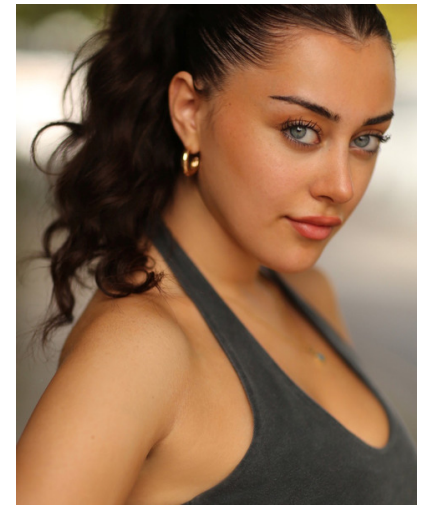

60 Margaret Street
 London
 W1W 8TF
 020 7734 0657
 info@thebwhagency.co.uk
 www.thebwhagency.co.uk

© Jennie Scott

Aylin Scott

Location	Greater London	Eye colour	Blue-Green
Height	163 cm	Hair colour	Dark Brown
Weight	56.00 kg	Hair length	Long
Playing age	17 - 24		
Appearance	Eastern European, Mediterranean, Middle Eastern, Whit		

Turkish/Scottish Actress from London Graduate from Rose Bruford South West, previously ALRA South.

Accents	American-California, American-New York, American-Southern States, American-Standard*, Bristol, Cockney, East European, Essex, London*, Middle Eastern, Multicultural London English (MLE), Northern, RP, Scottish-Standard, Turkish
Languages	English*, Turkish*
Music & dance	Contemporary Singing*
Sports	Ice Skating*, Swimming
Licences	Car Driving Licence