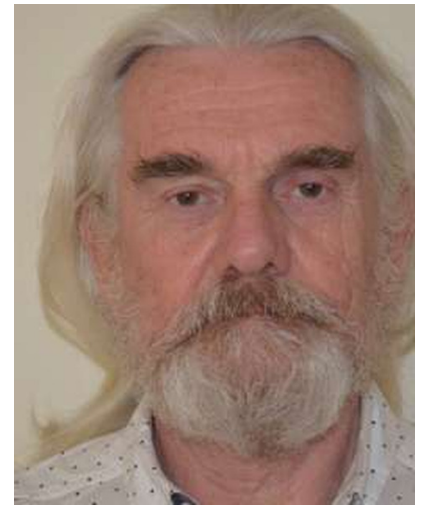

SELECT CASTING

PO Box 748 London NW4 1TT

+447956131494

info@selectcasting.co.uk

www.selectcasting.co.uk

Robin Aubrey-Edwards

Location	England, Greater London	Eye colour	Brown
Height	170 cm	Hair colour	Grey
Weight	70.76 kg	Hair length	Long
Playing age	65 - 75	Voice	Cheerful
Appearance	White		