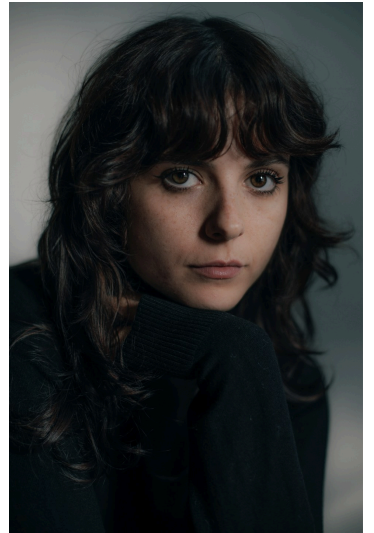

CAM

55-59 Shaftesbury Avenue
London, W1D 6LD

020 7292 0600
www.cam.co.uk

Christopher Sabogal

Gabrielle Creevy

Height:	5'5" (165 cm)	Eye Colour:	Hazel
Playing Age:	16 - 23	Hair Colour:	Dark Brown
Appearance:	White	Hair Length:	Long