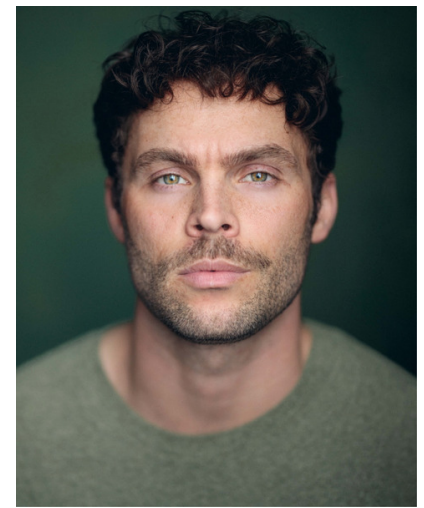

60 Margaret Street
 London
 W1W 8TF
 020 7734 0657
 info@thebwhagency.co.uk
 www.thebwhagency.co.uk

© Wil Coban

Benjamin Yates

Height	180 cm	Eye colour	Green
Playing age	27 - 33	Hair colour	Dark Brown
Appearance	White	Hair length	Short
		Voice	Sincere

Stage

- 2024, Scarecrow, THE WIZARD OF OZ, UK Tour, Nikolai Foster
- 2021, Tommy DeVito, JERSEY BOYS WEST END, Trafalgar Entertainment, Des McAnuff
- 2019, Ensemble/Cover Theo, SCHOOL OF ROCK, Gillian Lynne Theatre (West End), Laurence Connor
- 2018, 1st cover Fiyero, WICKED, UK Tour, Joe Mantello
- 2017, 1st cover Jack/White Knight, WONDERLAND, UK Tour, Lotte Wakeham
- 2016, Riff, 1st cover Tony, WEST SIDE STORY, Kilworth House Theatre, Matthew White
- 2016, Aladdin, ALADDIN, Loughborough Town Hall Theatre, Zoe Waterman
- 2015, Featured Ensemble, TOMMY THE MUSICAL, Blackpool Opera House Theatre, Paul Nicholas
- 2015, Mungojerrie, CATS (2013-15), London Palladium, West End & UK Tour, Chrissie Cartwright
- 2013, Jack, JACK AND THE BEANSTALK, Little Wolf Entertainment, Zoe Waterman
- 2013, Sonny, GREASE, Ljubljana Festival, Mykal Rand
- 2013, Company, JESUS CHRIST SUPERSTAR WORLD ARENA TOUR, The Really Useful Group, Laurence Connor
- 2012, Jack, JACK AND THE BEANSTALK, Little Wolf Entertainment Ltd, Louella Foyle

Television

- 2020, Ollie Mason, EMMERDALE, ITV, Paul Riordan

Accents	American-New York, American-Southern States, American-Standard, Australian, Heightened RP, Lancashire, Liverpool, Manchester*, RP
Music & dance	Ballet, Contemporary Dance, Contemporary Singing, Jazz Dancing, Pas de Deux, Rock Singing, Tap, Tenor
Sports	Horse-riding, Swimming*